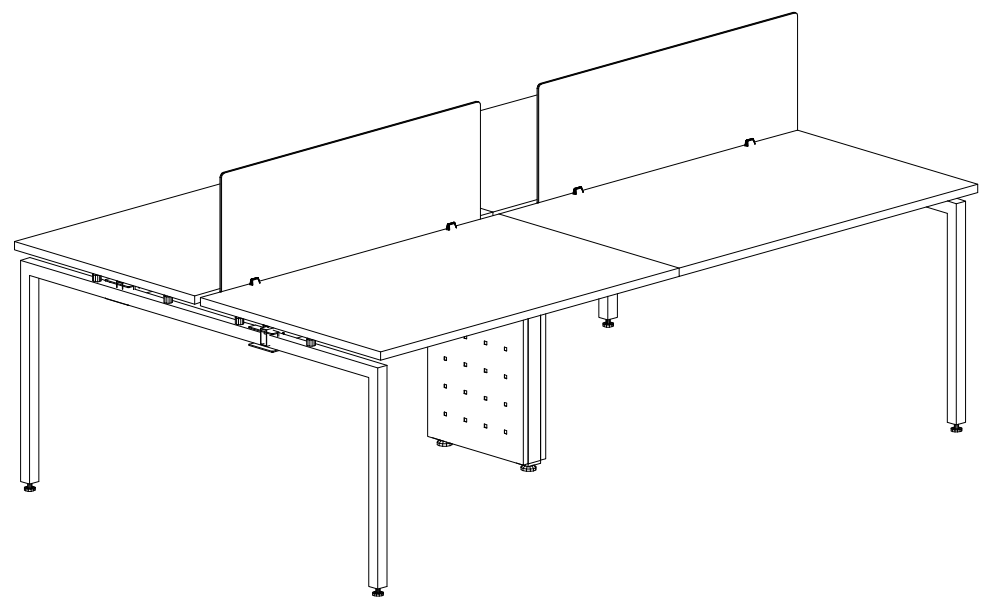

# 4 pak Bridge 30x48

Count	Mfg	Part #	Description	Sell	Extended Sell
4	OS3	PLT-CBBSILVER	Connector Beam Bracket (Pair) Required for use with 48" or 60"		
4	OS3	PLT3048	Rectangular Top, 30"D X 48"W		
2	OS3	PLTAP1542S	Acrylic Privacy Divider 42" (Must Specify Brackets)		
1	OS3	PLTLEGU4860ILCMB SILVER	48"/60" Inset U Leg with cover w 2 PLTMBMBC		
2	OS3	PLTLEGU60	U-Leg 60"W X 28 1/2"H		
4	OS3	PLTMAINDESKBEAM48	Main Desk Beam (43"-3/8")		
4	OS3	PLTSBUDMDUALSI	Dual Under Desk Mount for Acrylic or Fabric Panels (Sold In Pairs)		
			Total:		