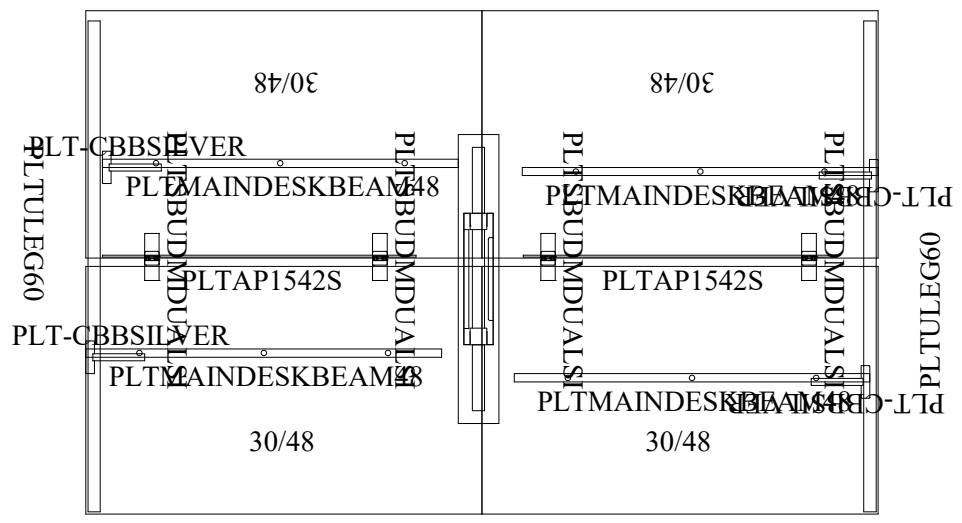

# 4 pak Bridge 30x48

Count	Mfg	Part #	Description	Sell	Extended Sell
4	OS3	PLT-CBBSILVER	Connector Beam Bracket (Pair) Required for use with 48" or 60"		
4	OS3	PLT3048	Rectangular Top, 30"D X 48"W		
2	OS3	PLTAP1542S	Acrylic Privacy Divider 42" (Must Specify Brackets)		
1	OS3	PLTLEGU4860ILCMB SILVER	48"/60" Inset U Leg with cover w 2 PLTMBMBC		
2	OS3	PLTLEGU60	U-Leg 60"W X 28 1/2"H		
4	OS3	PLTMAINDESKBEAM48	Main Desk Beam (43"-3/8")		
4	OS3	PLTSBUDMDUALSI	Dual Under Desk Mount for Acrylic or Fabric Panels (Sold In Pairs)		
			Total:		