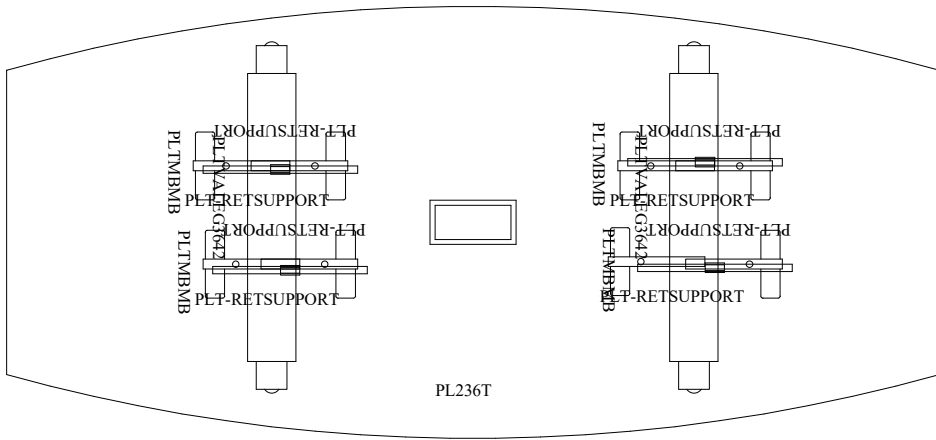

236 with VA Leg

Count	Mfg	Part #	Description	Sell	Extended Sell	Finish	Frame Design	Other
1	COE	PL236T	8' Table Top (Requires Bases) 95"W x 44"D					
8	OS3	PLT-RETSUPPORT	Universal Return Support for Use with 36", 42", 48" Return T					
2	OS3	PLTLEGVA3642 SILVER	Use for 36" or 42"d Top Silver					
4	OS3	PLTMBMB	Beams for Arc Leg PLTARCLEG4860 (Pair)					