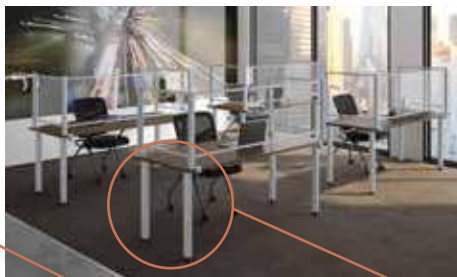

Available Top Finishes

Flextables Component Guide

Rectangular Tops

PLT2436	24"D x 36"W	$174
PLT2442	24"D x 42"W	$201
PLT2448	24"D x 48"W	$225
PLT2460	24"D x 60"W	$236
PLT2472	24"D x 72"W	$252
PLT3048	30"D x 48"W	$243
PLT3060	30"D x 60"W	$292
PLT3066	30"D x 66"W	$313
PLT3072	30"D x 72"W	$327

Stiffener

For use with 60" & 72" tops
PLT60MS $46 PLT72MS $57

Ganging Hardware

PLT-GC 1pk $31

Caster Set

PLTCS $14
(1 locking/1 standard for PLT-TLEG24 & 30)

T-Legs - Single

PLT-TLEG24
T-Leg For 24"D Tables $188
PLT-TLEG30
T-Leg For 30"D Tables $207

Square Post Legs

PLT-SQPOSTLEGAIR
Square Offset Post Leg (Pair)
Black or Silver $161

Round Post Legs

PLTLEG-P
Post Leg (Pair)
Black or Silver $161