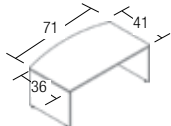

Bow Front Desk Shell

PL189	71"W x 36/41D	List $568
PL187	66"W x 30/36D	List $563