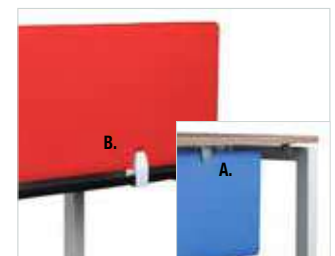

Fabric Privacy Dividers
Can be mounted above or below worksurface

PLTFFP1542	42"W x 15"H	$130
PLTFFP1548	48"W x 15"H	$151
PLTFFP1554	54"W x 15"H	$173

Available in Lime Green, Sky Blue, Red, Orange & Gray

Panel Mounting Brackets

To be used with 1" thick worksurfaces. Available in Silver or Black.

A. PLTSDTM	Universal Desk Mount Screen Bracket (pair) Can be mounted in any position, above or below worksurface	$63
B. PLTSBUDMSGSL	Edge Mount Screen Bracket (pair) Can be used above or below worksurface	$81
C. PLTSBUDMDUAL	Dual Desk Mount Screen Bracket (pair) To be used for a single privacy panel between two shared worksurfaces	$81