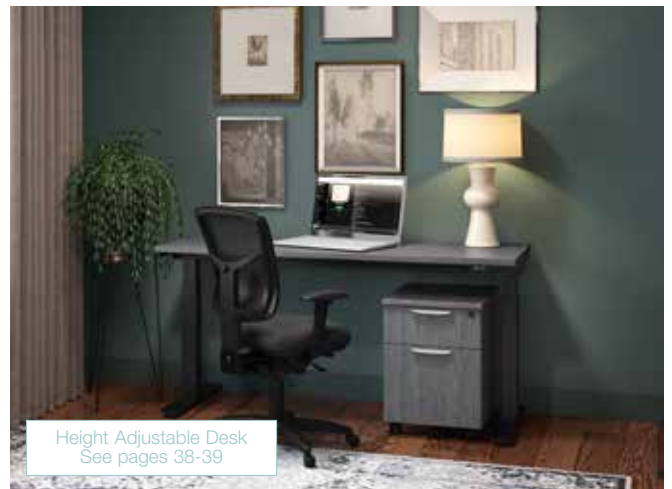

Signature Metal Leg Collection
See pages 28-30

Height Adjustable Desk
See pages 38-39

Shown: PLT2460, PLTEAB4872MEDWF24, PL1007 List $1918