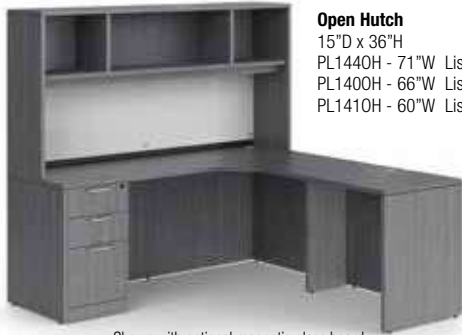

Choose a Hutch That Fits Your Needs!

Open Hutch
15"D x 36"H
PL1440H - 71"W List $541
PL1400H - 66"W List $521
PL1410H - 60"W List $510

Shown with optional magnetic glass board