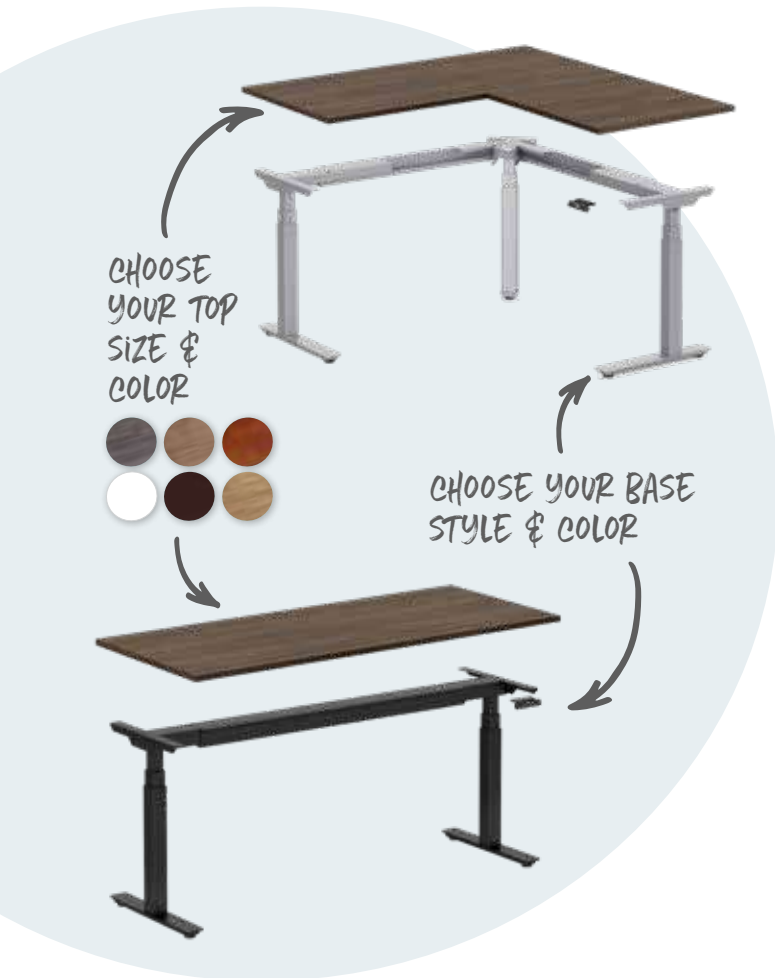

ELEVATE YOUR WORKSPACE

Sitting for prolonged periods of time can cause muscle strain, neck, back stiffness, and lack of circulation. Performance Electrical Height Adjustable Tables can help promote a healthier and more efficient workplace.