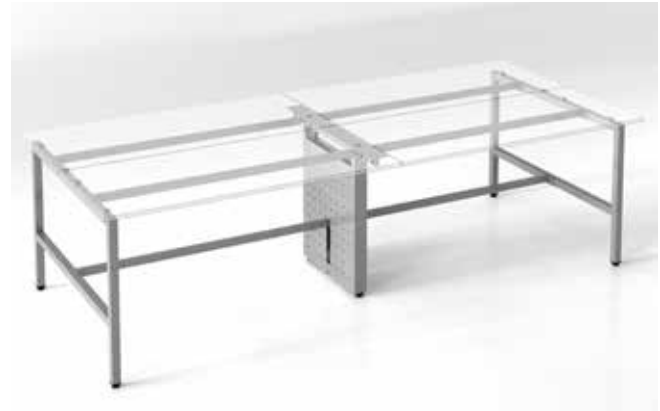

Standard 60" x 144" 4-Person Standing Height Benching Workstation: PLT3072(4), PLTLEGU6041H(2), PLTEGU4860ILCMB41H, PLTMDB72(6), PLTCBB(4)