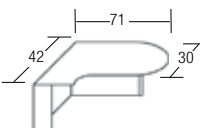

Bullet w/ Corner Ext.

PL133L/MS725	(shown) or R	
71"W x 30"/42"D	List $855	
Black leg standard on Cherry, Aspen and Mahogany. Silver leg standard on Espresso, Newport Gray and Modern Walnut.