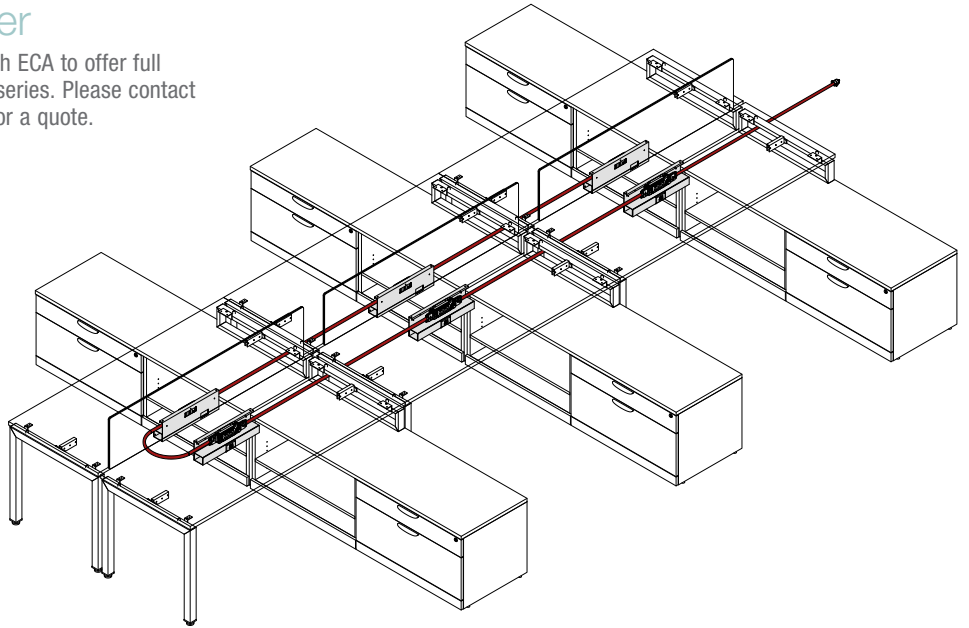

Elements Series Power

Performance Furnishings has partnered with ECA to offer full power integration to all Performance desk series. Please contact your Sales Associate for more information or a quote.

Power Block with Receptacles **List**

ECA84AA	Double Sided Power Block	$90
ECA78MB	Mounting Bracket for Power Block	$15
ECA84S1BL150	Receptacle 1	$30
ECA84S2BL150	Receptacle 2	$30
ECA84S4BL150	Receptacle 4	$30
ECA84SIGOR150	Isolated Ground Receptacle 3	$34
ECA8SR	Receptacle Removal Tool	$11

Starter Harnesses **List**

ECA84SB272	Hardwire Starter Harness 72"	$317
ECA84SB2144	Hardwire Starter Harness 144"	$504
ECA84FM24	Female/Male Jumper 8 Wire, 4 Circuit System. Must be hardwired by a Licensed Electrician.	$225

Harnesses **List**

ECA84FF23	Harness - 23"	$223
ECA84FF35	Harness - 35"	$251
ECA84FF41	Harness - 41"	$266
ECA84FF53	Harness - 53"	$302
ECA84FF64	Harness - 64"	$331
ECA84FF71	Harness - 71"	$344

Other sizes available by special order, please call for more information.

Wire Rack

PLTWSINGLE24BLACK	List $49
PLTWDOUBLE24BLACK	List $65

Under Desk Cord Manager

PLTPWM18-BLK	18" List $32

Metal Channel

PLTPC18BLACK	List $80

Accommodates your own power source or ECA UTD Series

Data Plates

ECAABLAB RJ11/RJ45	List $209
ECAABLBB with 2 RJ45	List $274

Call for availability