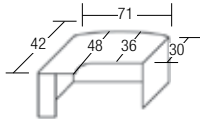

Bow Front w/Corner Ext.

PL177	L (shown) or R	
71"W x 30"/36"/48"/42"D	List $834