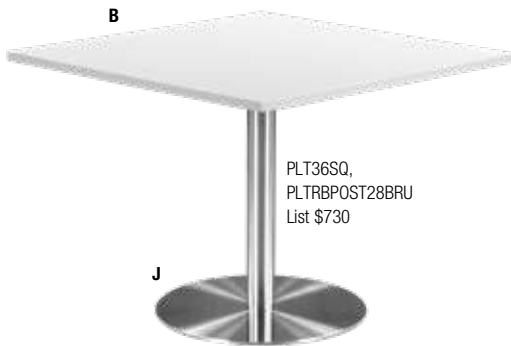

PLT36SQ,
PLTRBPOST28BRU
List $730