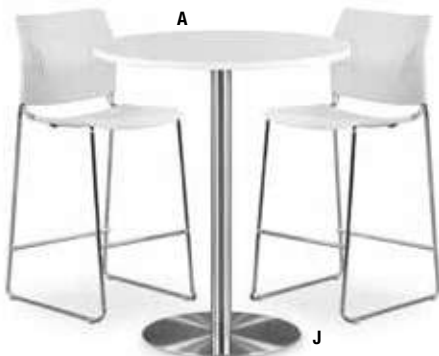

PLT36R, PLTRBPOST41BRU List $797