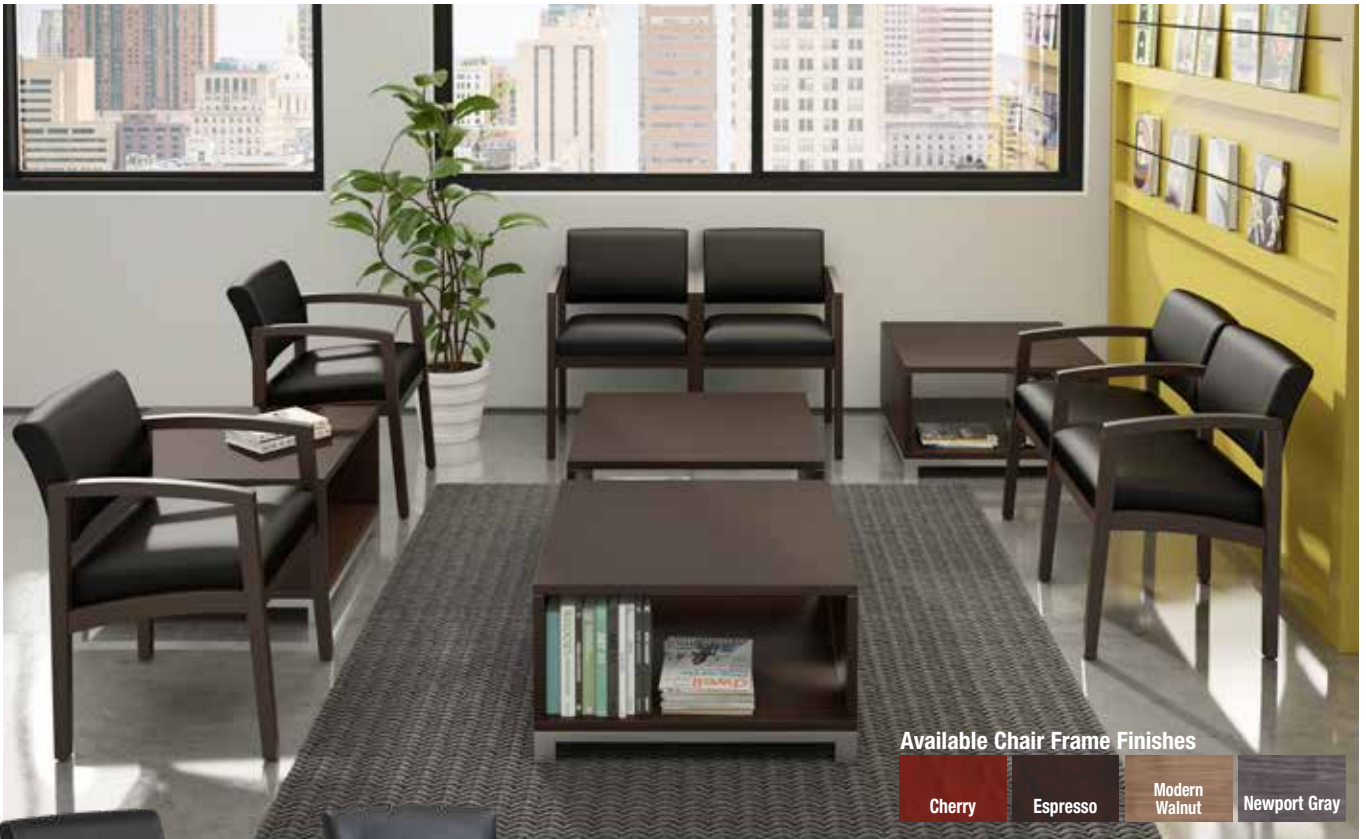

Redmond Wood Guest Seating

Performance Wood Chairs are constructed of solid wood for maximum strength and durability. The wood is dried to specific tolerances before milling, to ensure perfect fit of all joints, structural soundness, and even finishing. Joints are glued and reinforced for strength and stability.

Redmond Wood Guest Chair

Model No. 1700 - Stocked in Black Bonded Leather on Modern Walnut, Cherry, Newport Gray or Espresso Frame. List $404

Bonded Leather

Cube Laminated Coffee Tables

Cube Laminated Coffee Table with Silver Base
Model No. PL9997/9998
30"W x 30"D x 18.5"H
List $579

Cube Laminated Coffee Table with Laminate Base
Model No. PL9997/9999
30"W x 30"D x 15"H
List $369

Cube Laminated Coffee Table with Casters
Model No. PL9997/PLPEDCASTER
30"W x 30"D x 15.25"H
List $365