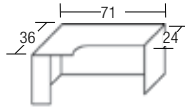

Credenza w/Corner Ext.

PL181	L (shown) or R	
66"W x 24/36"D	List $541	
PL182	L (shown) or R	
71"W x 24/36"D	List $570