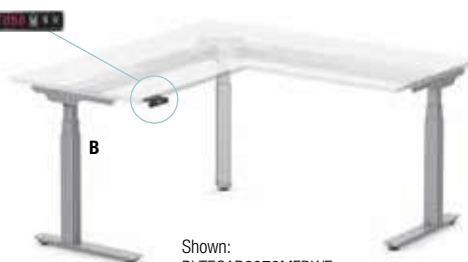

Shown:
PLTECAB6078MEDWF,
PLT3072, PLT3048
List $2495