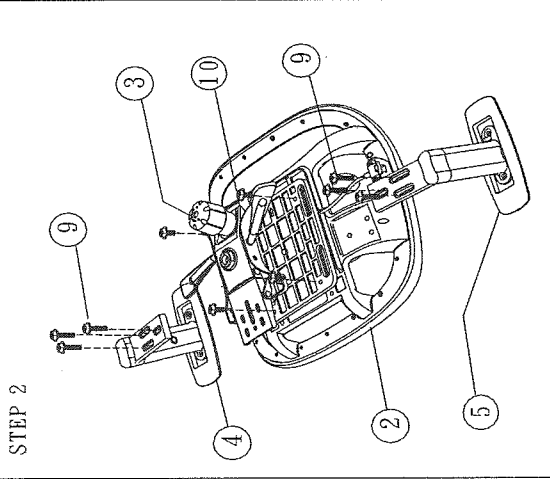

# Assembly Instructions

MODEL: 7220BLKBLKM601GRY308

Before assembly, please remove all parts from the carton, verifying that you have the correct quantities, and read all the instructions.

PARTS LIST:		QTY	DESCRIPTION
		1 PC	Back
		1 PC	Seat
		1 PC	Mechanism
		1 PC	Armrest (R)
		1 PC	Armrest (L)
		1 PC	Gas lift
		1 PC	Base
		5 PCS	Castors
		6 PCS	Armrest screw 1/4"x1-3/8" (blue color)
		4 PCS	Mechanism screw 1/4" x 5/8" (blue color)
		3 PCS	J Bar screw 5/16 x 3/4" (blue color)
		1 PC	Allen wrench 5mm

**ATTENTION !**  
 Ensure all bolts and screws are tightened, check bolts and screws every 6 months.  
 If any parts are missing, broken, damaged or worn, stop use of product until repairs have been made using factory authorized parts.  
 Failure to follow these warnings may result in injury.