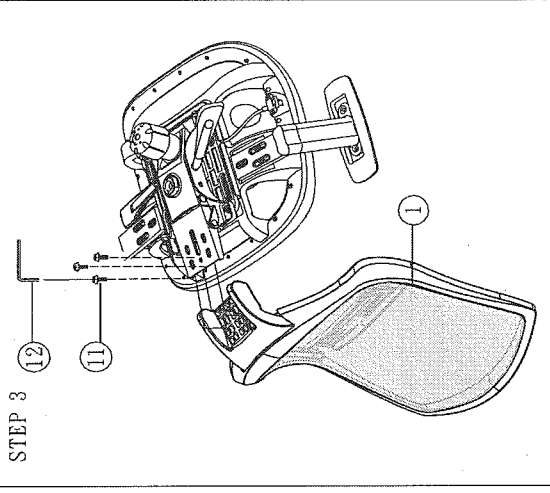

# Assembly Instructions

MODEL: 7220BLKBLKM601GRY308

Before assembly, please remove all parts from the carton, verifying that you have the correct quantities, and read all the instructions.

PARTS LIST:		QTY	DESCRIPTION
		1 PC	Back
		1 PC	Seat
		1 PC	Mechanism
		1 PC	Armrest (R)
		1 PC	Armrest (L)
		1 PC	Gas lift
		1 PC	Base
		5 PCS	Castors
		6 PCS	Armrest screw 1/4"x1-3/8" (blue color)
		4 PCS	Mechanism screw 1/4" x 5/8" (blue color)
		3 PCS	J Bar screw 5/16 x 3/4" (blue color)
		1 PC	Allen wrench 5mm

**ATTENTION !**  
 Ensure all bolts and screws are tightened, check bolts and screws every 6 months.  
 If any parts are missing, broken, damaged or worn, stop use of product until repairs have been made using factory authorized parts.  
 Failure to follow these warnings may result in injury.