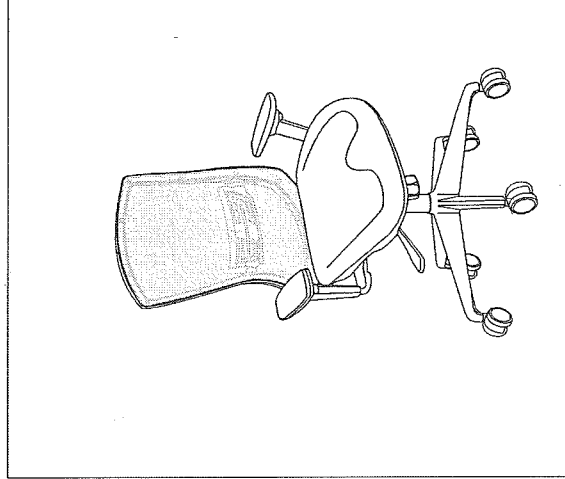

# Assembly Instructions

MODEL: 7220BLKBLKM601GRY308

Before assembly, please remove all parts from the carton, verifying that you have the correct quantities, and read all the instructions.

PARTS LIST:		QTY	DESCRIPTION
		1 PC	Back
		1 PC	Seat
		1 PC	Mechanism
		1 PC	Armrest (R)
		1 PC	Armrest (L)
		1 PC	Gas lift
		1 PC	Base
		5 PCS	Castors
		6 PCS	Armrest screw 1/4"x1-3/8" (blue color)
		4 PCS	Mechanism screw 1/4" x 5/8" (blue color)
		3 PCS	J Bar screw 5/16 x 3/4" (blue color)
		1 PC	Allen wrench 5mm

**ATTENTION !**  
 Ensure all bolts and screws are tightened, check bolts and screws every 6 months.  
 If any parts are missing, broken, damaged or worn, stop use of product until repairs have been made using factory authorized parts.  
 Failure to follow these warnings may result in injury.