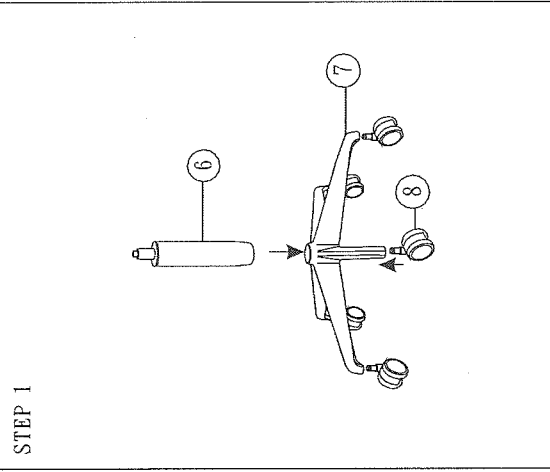

# Assembly Instructions

MODEL: 7220BLKBLKM601GRY308

Before assembly, please remove all parts from the carton, verifying that you have the correct quantities, and read all the instructions.

PARTS LIST:		QTY	DESCRIPTION
		1 PC	Back
		1 PC	Seat
		1 PC	Mechanism
		1 PC	Armrest (R)
		1 PC	Armrest (L)
		1 PC	Gas lift
		1 PC	Base
		5 PCS	Castors
		6 PCS	Armrest screw 1/4"x1-3/8" (blue color)
		4 PCS	Mechanism screw 1/4" x 5/8" (blue color)
		3 PCS	J Bar screw 5/16 x 3/4" (blue color)
		1 PC	Allen wrench 5mm

**ATTENTION !**  
 Ensure all bolts and screws are tightened, check bolts and screws every 6 months.  
 If any parts are missing, broken, damaged or worn, stop use of product until repairs have been made using factory authorized parts.  
 Failure to follow these warnings may result in injury.