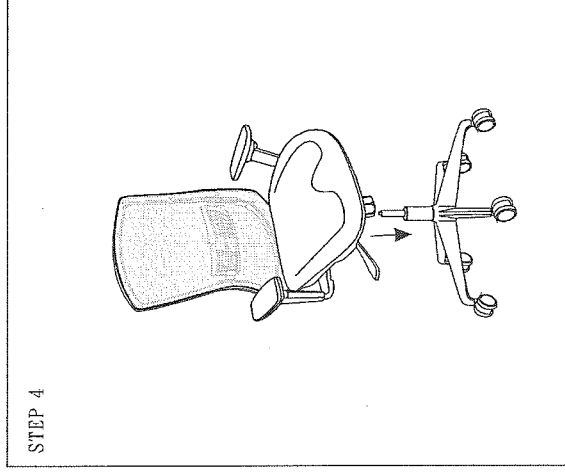

# Assembly Instructions

MODEL: 7220BLKBLKM601GRY308

Before assembly, please remove all parts from the carton, verifying that you have the correct quantities, and read all the instructions.

PARTS LIST:		QTY	DESCRIPTION
		1 PC	Back
		1 PC	Seat
		1 PC	Mechanism
		1 PC	Armrest (R)
		1 PC	Armrest (L)
		1 PC	Gas lift
		1 PC	Base
		5 PCS	Castors
		6 PCS	Armrest screw 1/4"x1-3/8" (blue color)
		4 PCS	Mechanism screw 1/4" x 5/8" (blue color)
		3 PCS	J Bar screw 5/16 x 3/4" (blue color)
		1 PC	Allen wrench 5mm

**ATTENTION !**  
 Ensure all bolts and screws are tightened, check bolts and screws every 6 months.  
 If any parts are missing, broken, damaged or worn, stop use of product until repairs have been made using factory authorized parts.  
 Failure to follow these warnings may result in injury.