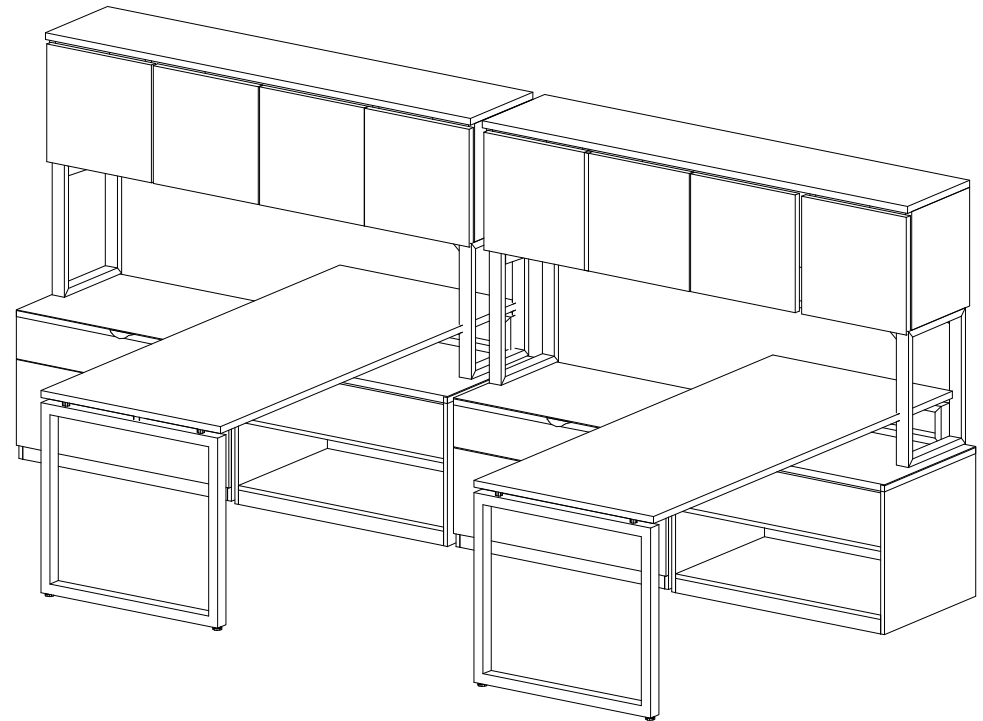

Image Bridge Loop 1

Count	Mfg	Part #	Description
2	OS3	PL1012	2 Drawer Personal Cabinet 35.5"W X 22"D X 22"H
2	OS3	PL1013	Open Bookcase 35.5" X 22"D X 22"H
2	OS3	PL1044OH	Open Hutch, 71"W
2	OS3	PL110	Credenza Top, 71"W X 22"D
2	OS3	PL44LD_CD	Set of 2 Lam. Doors for PL144OH, PL208OH, PL1044OH, PL1008OH
2	OS3	PL44LD_OD	Set of 2 Lam. Doors for PL144OH, PL1044OH (Outside Doors)
2	OS3	PLT3072	Rectangular Top, 30"D X 72"W
2	OS3	PLTLEGLP30	Loop Leg 30"W X 28-1/2"H
4	OS3	PLTLP-HS20-EACH	Hutch Support 20"H Each (Sold in Pairs)
2	OS3	PLTLP30DR	Desk Riser for 30" D Tops
2	OS3	PLTMAINDESKBEAM72	Beam for Main Desk Top 72"L

Sell Extended Sell Finish Frame Design Other

Total: