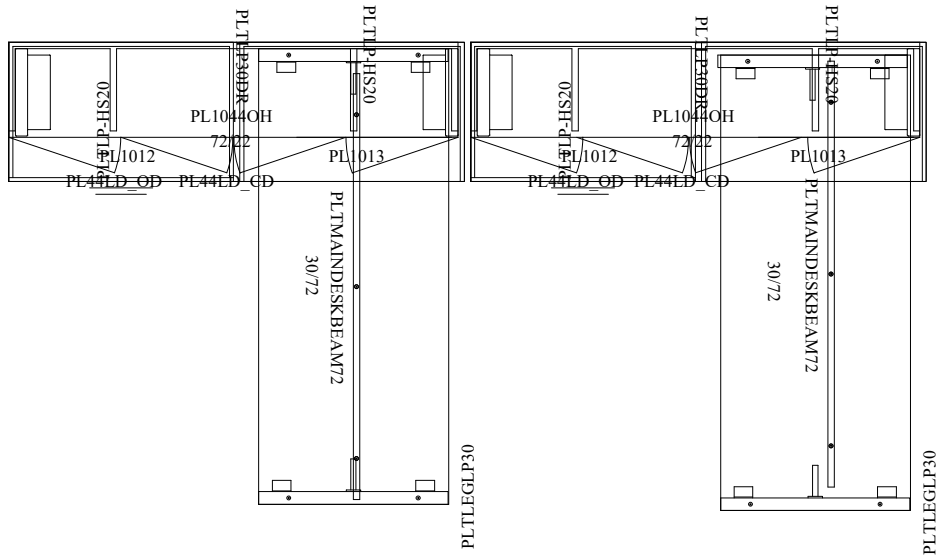

Image Bridge Loop 1

Count	Mfg	Part #	Description
2	OS3	PL1012	2 Drawer Personal Cabinet 35.5"W X 22"D X 22"H
2	OS3	PL1013	Open Bookcase 35.5" X 22"D X 22"H
2	OS3	PL1044OH	Open Hutch, 71"W
2	OS3	PL110	Credenza Top, 71"W X 22"D
2	OS3	PL44LD_CD	Set of 2 Lam. Doors for PL144OH, PL208OH, PL1044OH, PL1008OH
2	OS3	PL44LD_OD	Set of 2 Lam. Doors for PL144OH, PL1044OH (Outside Doors)
2	OS3	PLT3072	Rectangular Top, 30"D X 72"W
2	OS3	PLTLEGLP30	Loop Leg 30"W X 28-1/2"H
4	OS3	PLTLP-HS20-EACH	Hutch Support 20"H Each (Sold in Pairs)
2	OS3	PLTLP30DR	Desk Riser for 30" D Tops
2	OS3	PLTMAINDESKBEAM72	Beam for Main Desk Top 72"L

Sell Extended Sell Finish Frame Design Other

Total: