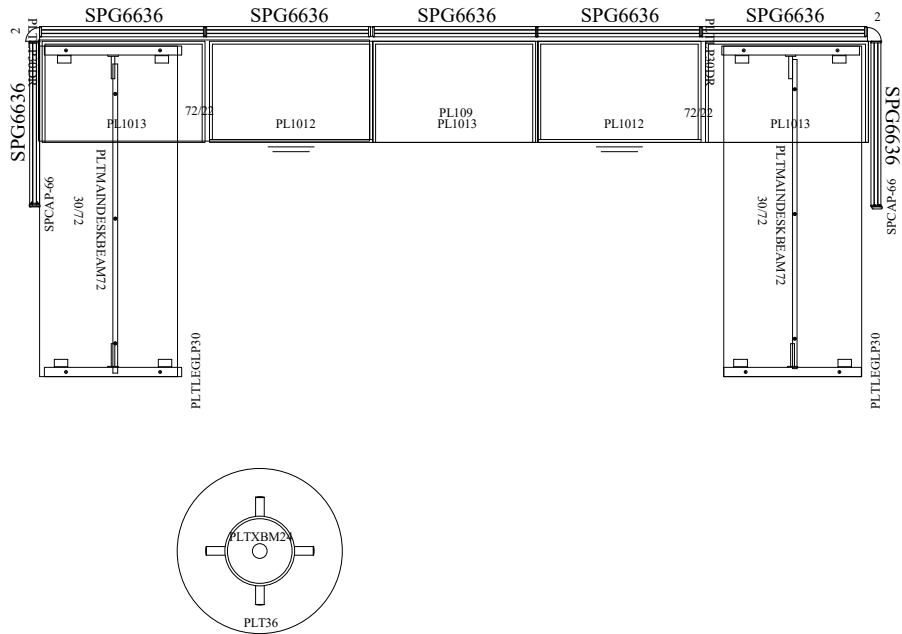

# Image Bridge Loop 2

Count	Mfg	Part #	Description	Sell	Extended Sell	Finish	Frame Design	Other
1	OS3	PL1012	2 Drawer Personal Cabinet 35.5"W X 22"D X 22"H					
1	OS3	PL1012	2 Drawer Personal Cabinet 35.5"W X 22"D X 22"H					
2	OS3	PL1013	Open Bookcase 35.5" X 22"D X 22"H					
1	OS3	PL1013	Open Bookcase 35.5" X 22"D X 22"H					
1	OS3	PL109	File Top 35.5"W					
2	OS3	PL110	Credenza Top, 71"W X 22"D					
2	OS3	PLT3072	Rectangular Top, 30"D X 72"W					
1	OS3	PLT36R	Round Top, 36"					
2	OS3	PLTLEGLP30	Loop Leg 30"W X 28-1/2"H					
2	OS3	PLTLP30DR	Desk Riser for 30" D Tops					
2	OS3	PLTMAINDESKBEAM72	Beam for Main Desk Top 72"L					
1	OS3	PLTXBM24	Metal "X" Base Only - 24" Spread, 29" High for 36" Dia. Tops					
2	OS3	SP2-66	2 Way Connector 66" High					
2	OS3	SPCAP-66	End Cap 66"					
7	OS3	SPG6636	36" Wide X 66" High Fabric/Plexi Panel					