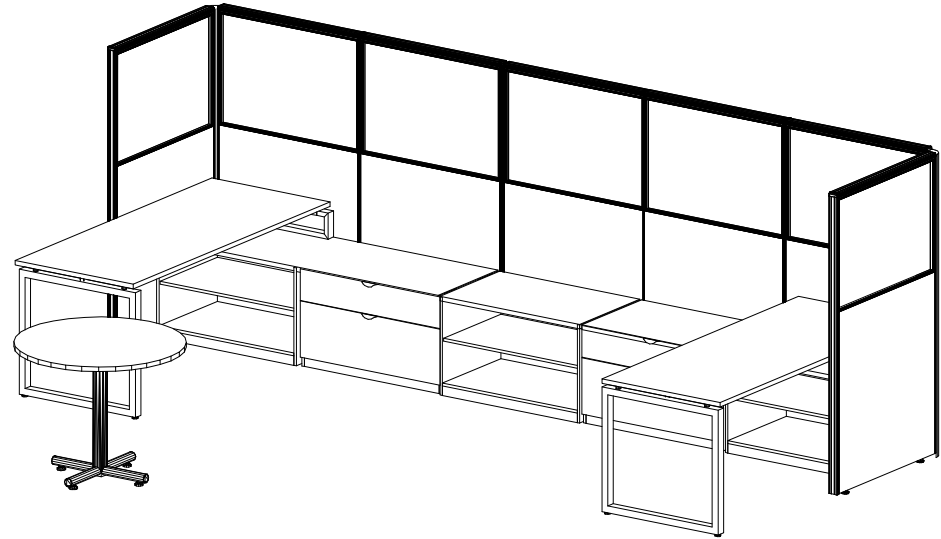

# Image Bridge Loop 2

Count	Mfg	Part #	Description	Sell	Extended Sell	Finish	Frame Design	Other
1	OS3	PL1012	2 Drawer Personal Cabinet 35.5"W X 22"D X 22"H					
1	OS3	PL1012	2 Drawer Personal Cabinet 35.5"W X 22"D X 22"H					
2	OS3	PL1013	Open Bookcase 35.5" X 22"D X 22"H					
1	OS3	PL1013	Open Bookcase 35.5" X 22"D X 22"H					
1	OS3	PL109	File Top 35.5"W					
2	OS3	PL110	Credenza Top, 71"W X 22"D					
2	OS3	PLT3072	Rectangular Top, 30"D X 72"W					
1	OS3	PLT36R	Round Top, 36"					
2	OS3	PLTLEGLP30	Loop Leg 30"W X 28-1/2"H					
2	OS3	PLTLP30DR	Desk Riser for 30" D Tops					
2	OS3	PLTMAINDESKBEAM72	Beam for Main Desk Top 72"L					
1	OS3	PLTXBM24	Metal "X" Base Only - 24" Spread, 29" High for 36" Dia. Tops					
2	OS3	SP2-66	2 Way Connector 66" High					
2	OS3	SPCAP-66	End Cap 66"					
7	OS3	SPG6636	36" Wide X 66" High Fabric/Plexi Panel					