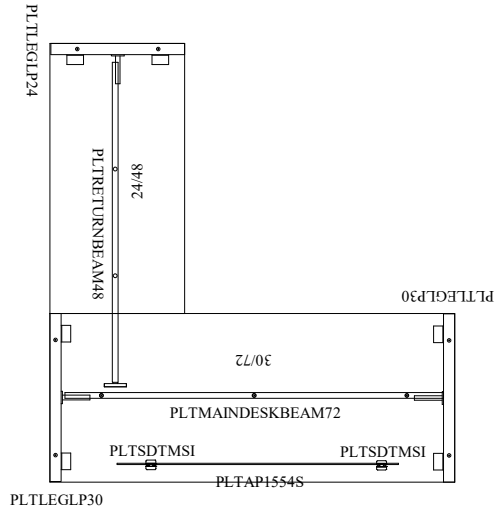

# Image Bridge Loop 3

Count	Mfg	Part #	Description	Sell	Extended Sell	Finish	Frame Design	Other
1	OS3	PL110	Credenza Top, 71"W X 22"D					
1	OS3	PL112	2 Drawer Lateral Filing Cabinet w/ Removable Top 36"W X22"D					
1	OS3	PL112	2 Drawer Lateral Filing Cabinet w/ Removable Top 36"W X22"D					
2	OS3	PL113	Storage Cabinet 36"W X 22"D X 29"H					
1	OS3	PL118	Tackboard, Fits PL144					
1	OS3	PL144OH	Open Hutch 71"W X 15"D X 36"H					
2	OS3	PL152	Storage Cabinet 36"W X 22"D X36"H					
1	OS3	PL44SGD_CD	PL144OH, PL208OH, PL1044OH, PL1008OH					
1	OS3	PL44SGD_OD	Set of 2 Glass/Alum. Doors for PL144OH, PL1044OH (Outside Mo					
1	OS3	PLEDBUDTL48	Led 46"W Task Light					
1	OS3	PLT2448	Rectangular Top 24"D X 48"W					
1	OS3	PLT3072	Rectangular Top, 30"D X 72"W					
1	OS3	PLTAP1554S	Acrylic Privacy Divider 54" (Must Specify Brackets)					
1	OS3	PLTLEGLP24	Loop Leg 24"W X 28-1/2"H					
2	OS3	PLTLEGLP30	Loop Leg 30"W X 28-1/2"H					
1	OS3	PLTMAINDESKBEAM72	Beam for Main Desk Top 72"L					
1	OS3	PLTRETURNB/EAM48	Return Beam for 48"W Top					
2	OS3	PLTSDTMSI	Privacy Divider Bracket-Desk Mount Above or Below for Acryli					