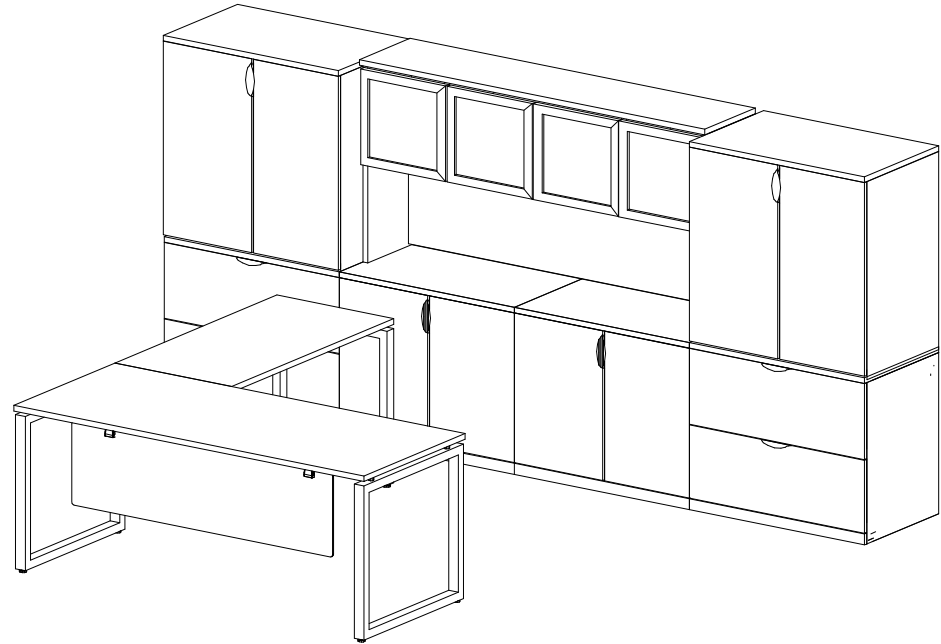

# Image Bridge Loop 3

Count	Mfg	Part #	Description	Sell	Extended Sell	Finish	Frame Design	Other
1	OS3	PL110	Credenza Top, 71"W X 22"D					
1	OS3	PL112	2 Drawer Lateral Filing Cabinet w/ Removable Top 36"W X22"D					
1	OS3	PL112	2 Drawer Lateral Filing Cabinet w/ Removable Top 36"W X22"D					
2	OS3	PL113	Storage Cabinet 36"W X 22"D X 29"H					
1	OS3	PL118	Tackboard, Fits PL144					
1	OS3	PL144OH	Open Hutch 71"W X 15"D X 36"H					
2	OS3	PL152	Storage Cabinet 36"W X 22"D X36"H					
1	OS3	PL44SGD_CD	PL144OH, PL208OH, PL1044OH, PL1008OH					
1	OS3	PL44SGD_OD	Set of 2 Glass/Alum. Doors for PL144OH, PL1044OH (Outside Mo					
1	OS3	PLEDBUDTL48	Led 46"W Task Light					
1	OS3	PLT2448	Rectangular Top 24"D X 48"W					
1	OS3	PLT3072	Rectangular Top, 30"D X 72"W					
1	OS3	PLTAP1554S	Acrylic Privacy Divider 54" (Must Specify Brackets)					
1	OS3	PLTLEGLP24	Loop Leg 24"W X 28-1/2"H					
2	OS3	PLTLEGLP30	Loop Leg 30"W X 28-1/2"H					
1	OS3	PLTMAINDESKBEAM72	Beam for Main Desk Top 72"L					
1	OS3	PLTRETURNB/EAM48	Return Beam for 48"W Top					
2	OS3	PLTSDTMSI	Privacy Divider Bracket-Desk Mount Above or Below for Acryli					