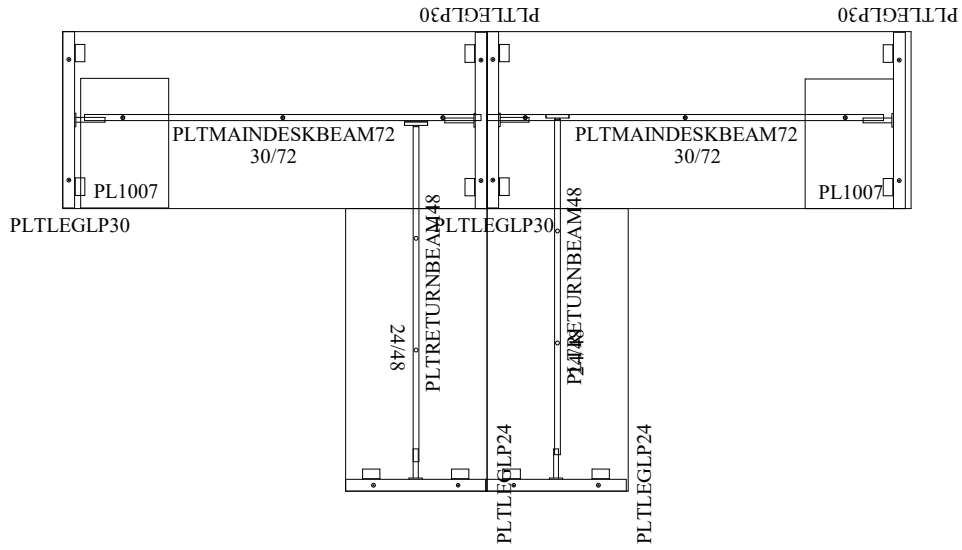

Image Bridge Loop 5

Count	Mfg	Part #	Description	Sell	Extended Sell	Finish	Frame Design	Other	Building	Floor
2	OS3	PL1007	Mobile Laminate Pedestal Box/File, Locking							
2	OS3	PLT2448	Rectangular Top 24"D X 48"W							
2	OS3	PLT3072	Rectangular Top, 30"D X 72"W							
2	OS3	PLTLEGLP24	Loop Leg 24"W X 28-1/2"H							
4	OS3	PLTLEGLP30	Loop Leg 30"W X 28-1/2"H							
2	OS3	PLTMAINDESKBEAM72	Beam for Main Desk Top 72"L							
2	OS3	PLTRETURNBEAM48	Return Beam for 48"W Top							
			Total:							