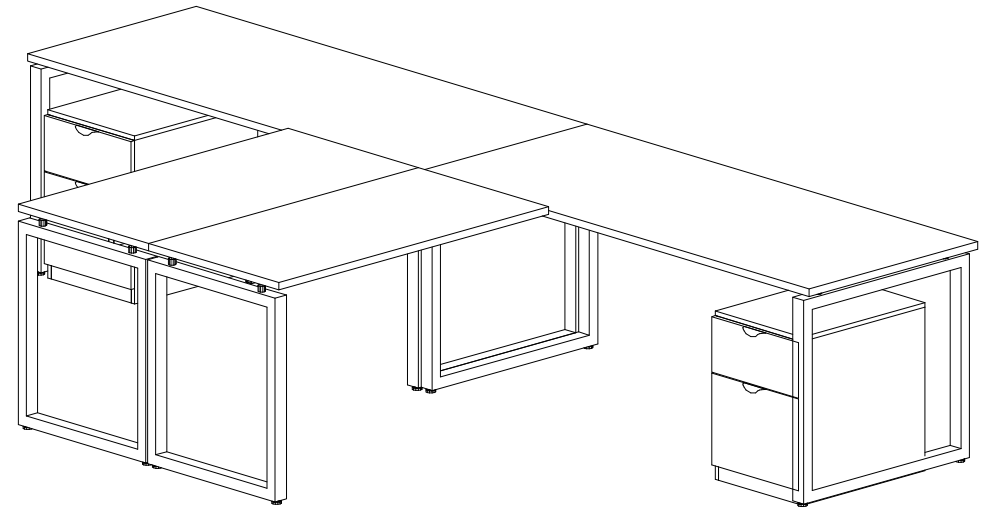

Image Bridge Loop 5

Count	Mfg	Part #	Description	Sell	Extended Sell	Finish	Frame Design	Other	Building	Floor
2	OS3	PL1007	Mobile Laminate Pedestal Box/File, Locking							
2	OS3	PLT2448	Rectangular Top 24"D X 48"W							
2	OS3	PLT3072	Rectangular Top, 30"D X 72"W							
2	OS3	PLTLEGLP24	Loop Leg 24"W X 28-1/2"H							
4	OS3	PLTLEGLP30	Loop Leg 30"W X 28-1/2"H							
2	OS3	PLTMAINDESKBEAM72	Beam for Main Desk Top 72"L							
2	OS3	PLTRETURNBEAM48	Return Beam for 48"W Top							
			Total:							