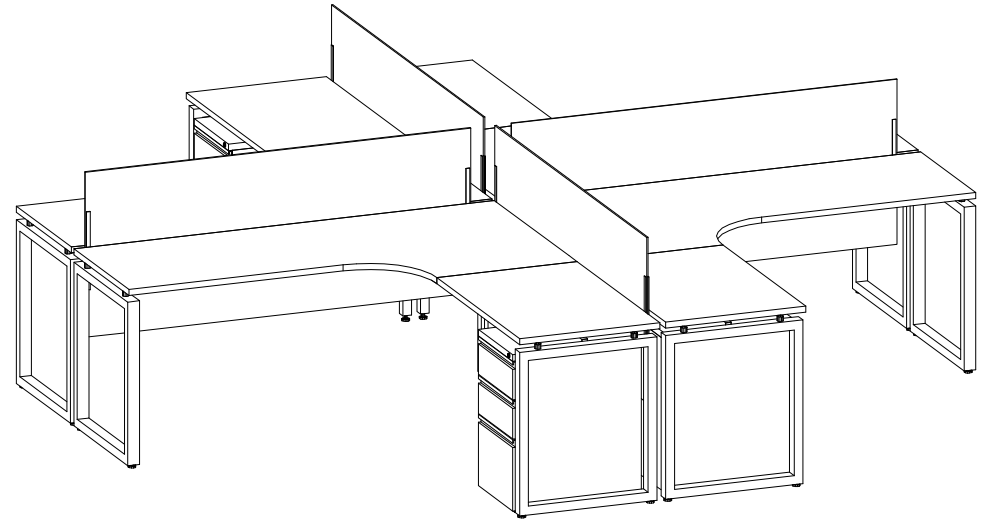

Image Bridge Loop 6

| Count | Mfg | Part # | Description |
|-------|-----|-------------------|---|
| 4 | OS3 | FS26BBF PM | Silver Pedestal Box/Box/File 14-3/4"W X 22"D X 26-1/2"H |
| 4 | OS3 | PLT2436 | Rectangular Top 24"D X 36"W |
| 2 | OS3 | PLT723624L | Extended Corner, 72" X 36" X 24" Left |
| 2 | OS3 | PLT723624R | Extended Corner, 72" X 36" X 24" Right |
| 8 | OS3 | PLTLEGLP24 | Loop Leg 24"W X 28-1/2"H |
| 4 | OS3 | PLTLEGU36 | U-Leg 36"W X 28 1/2"H |
| 4 | OS3 | PLTMAINDESKBEAM72 | Beam for Main Desk Top 72"L |
| 4 | OS3 | PLTPSAS6624 | Acrylic Hi/Lo Divider 66" (Includes Brackets) |
| 4 | OS3 | PLTRETURNBEAM48 | Return Beam for 48"W Top |