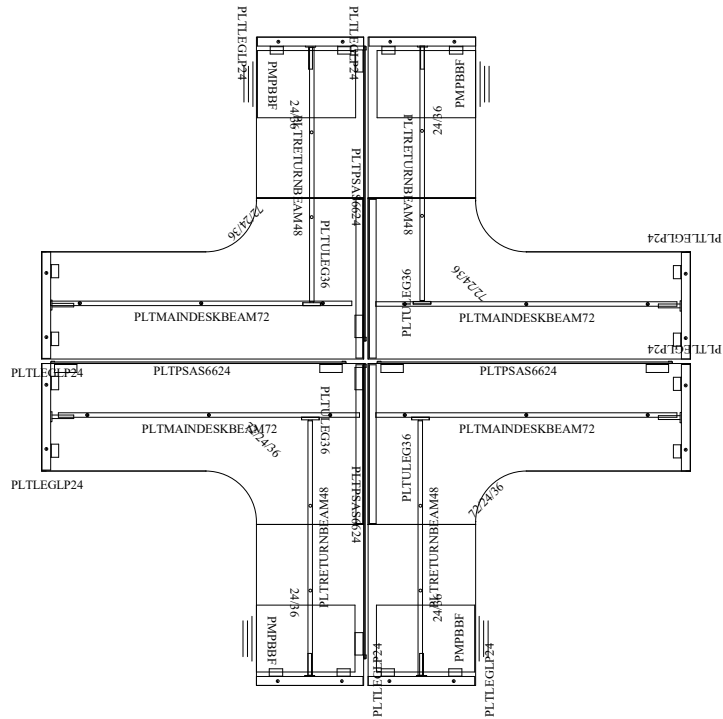

Image Bridge Loop 6

| Count | Mfg | Part # | Description |
|-------|-----|-------------------|---|
| 4 | OS3 | FS26BBF PM | Silver Pedestal Box/Box/File 14-3/4"W X 22"D X 26-1/2"H |
| 4 | OS3 | PLT2436 | Rectangular Top 24"D X 36"W |
| 2 | OS3 | PLT723624L | Extended Corner, 72" X 36" X 24" Left |
| 2 | OS3 | PLT723624R | Extended Corner, 72" X 36" X 24" Right |
| 8 | OS3 | PLTLEGLP24 | Loop Leg 24"W X 28-1/2"H |
| 4 | OS3 | PLTLEGU36 | U-Leg 36"W X 28 1/2"H |
| 4 | OS3 | PLTMAINDESKBEAM72 | Beam for Main Desk Top 72"L |
| 4 | OS3 | PLTPSAS6624 | Acrylic Hi/Lo Divider 66" (Includes Brackets) |
| 4 | OS3 | PLTRETURNBEAM48 | Return Beam for 48"W Top |