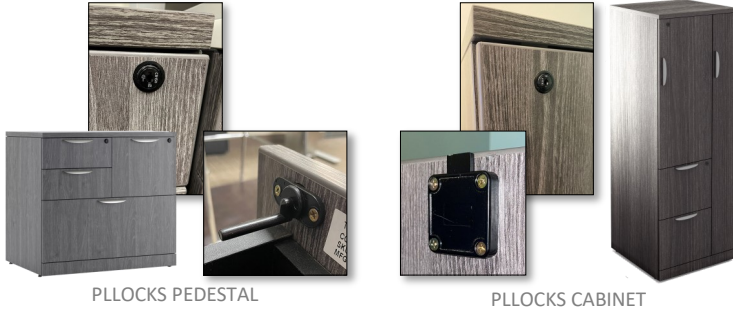

Locking Products

All lockable products Storlie Furniture Group sells come with locks and 2 keys. Products will not automatically be keyed alike. For example the PL207 wardrobe ships with a cabinet and pedestal lock, keyed alike.

Laminate Locks

There are two types of laminate locks:
locks for a pedestal (drawers) and locks for cabinet (doors).