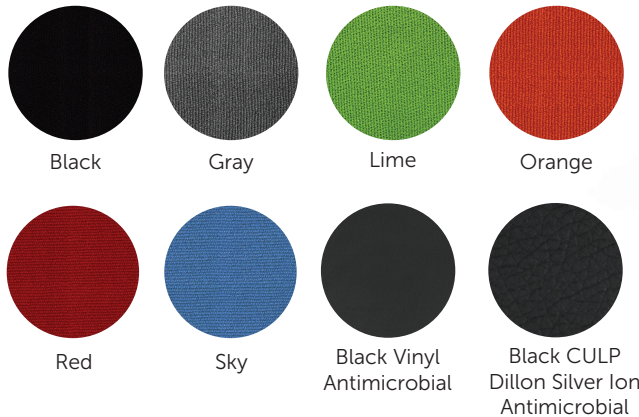

Model **7621**

Mid Back Basic Series

If your work has you adjusting to different tasks throughout the day then CoolMesh is for you. Whether you choose task or executive seating, CoolMesh's easy flow architecture, its wide range of options and outstanding support come together to address all your comfort needs.

Upholstery*

Twill Fabric*

Frame

Features + Materials

- CoolMesh back
- Ratchet back height adjustment
- Seat height adjustment
- Synchro-tilt mechanism
- Tilt tension adjustment
- Seat height adjustment
- Height/width adjustable arms
- Antimicrobial seat available with Culp Dillon, silver ion, antimicrobial treatment

Dimensions

Overall width	26.50"
Overall depth	25.25"
Overall height	36-39.50"

*Available colours may vary