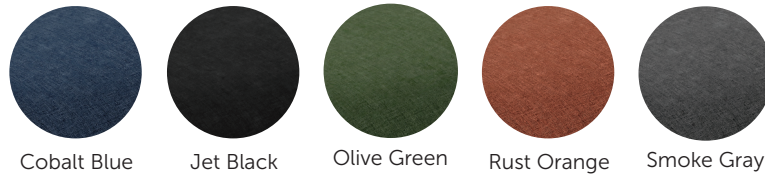

Model **7621**

Mid Back Basic Series

If your work has you adjusting to different tasks throughout the day then CoolMesh is for you. Whether you choose task or executive seating, CoolMesh's easy flow architecture, its wide range of options and outstanding support come together to address all your comfort needs.

Upholstery*

Twill Fabric*

Frame

Features + Materials

- CoolMesh back
- Ratchet back height adjustment
- Seat height adjustment
- Synchro-tilt mechanism
- Tilt tension adjustment
- Seat height adjustment
- Height/width adjustable arms
- Antimicrobial seat available with Culp Dillon, silver ion, antimicrobial treatment

Dimensions

Overall width	26.50"
Overall depth	25.25"
Overall height	36-39.50"

*Available colours may vary