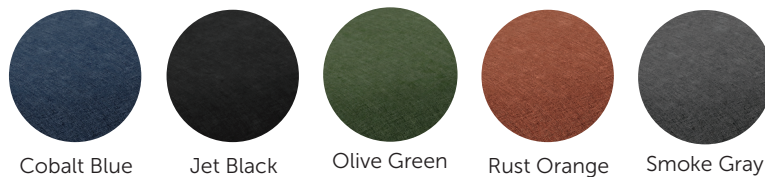

Upholstery*

Twill Fabric*

Frame

Features + Materials

- CoolMesh Pro back
- Tilt tension adjustment
- Seat height adjustment
- Seat and back angle adjustment
- Multi-position tilt lock
- Forward seat tilt
- Seat slider
- Height/width adjustable arms
- Height adjustable lumbar support
- Antimicrobial seat available with Culp Dillon, silver ion, antimicrobial treatment

Dimensions

Overall height: 41"-45"
Overall width: 25.5"
Overall depth: 23"

*Available colors may vary