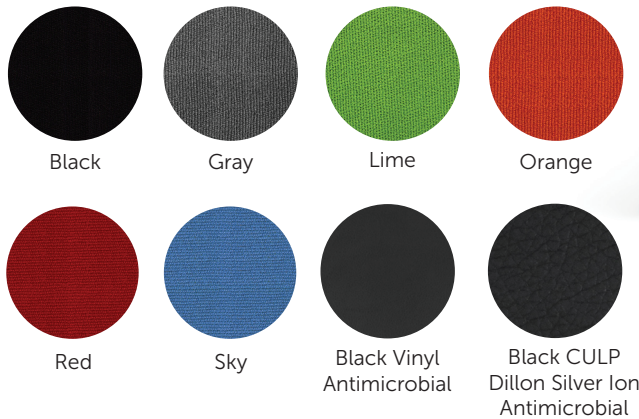

Upholstery*

Twill Fabric*

Frame

Features + Materials

- CoolMesh Pro back
- Tilt tension adjustment
- Seat height adjustment
- Seat and back angle adjustment
- Multi-position tilt lock
- Forward seat tilt
- Seat slider
- Height/width adjustable arms
- Height adjustable lumbar support
- Antimicrobial seat available with Culp Dillon, silver ion, antimicrobial treatment

Dimensions

Overall height: 41"-45"
Overall width: 25.5"
Overall depth: 23"

*Available colors may vary